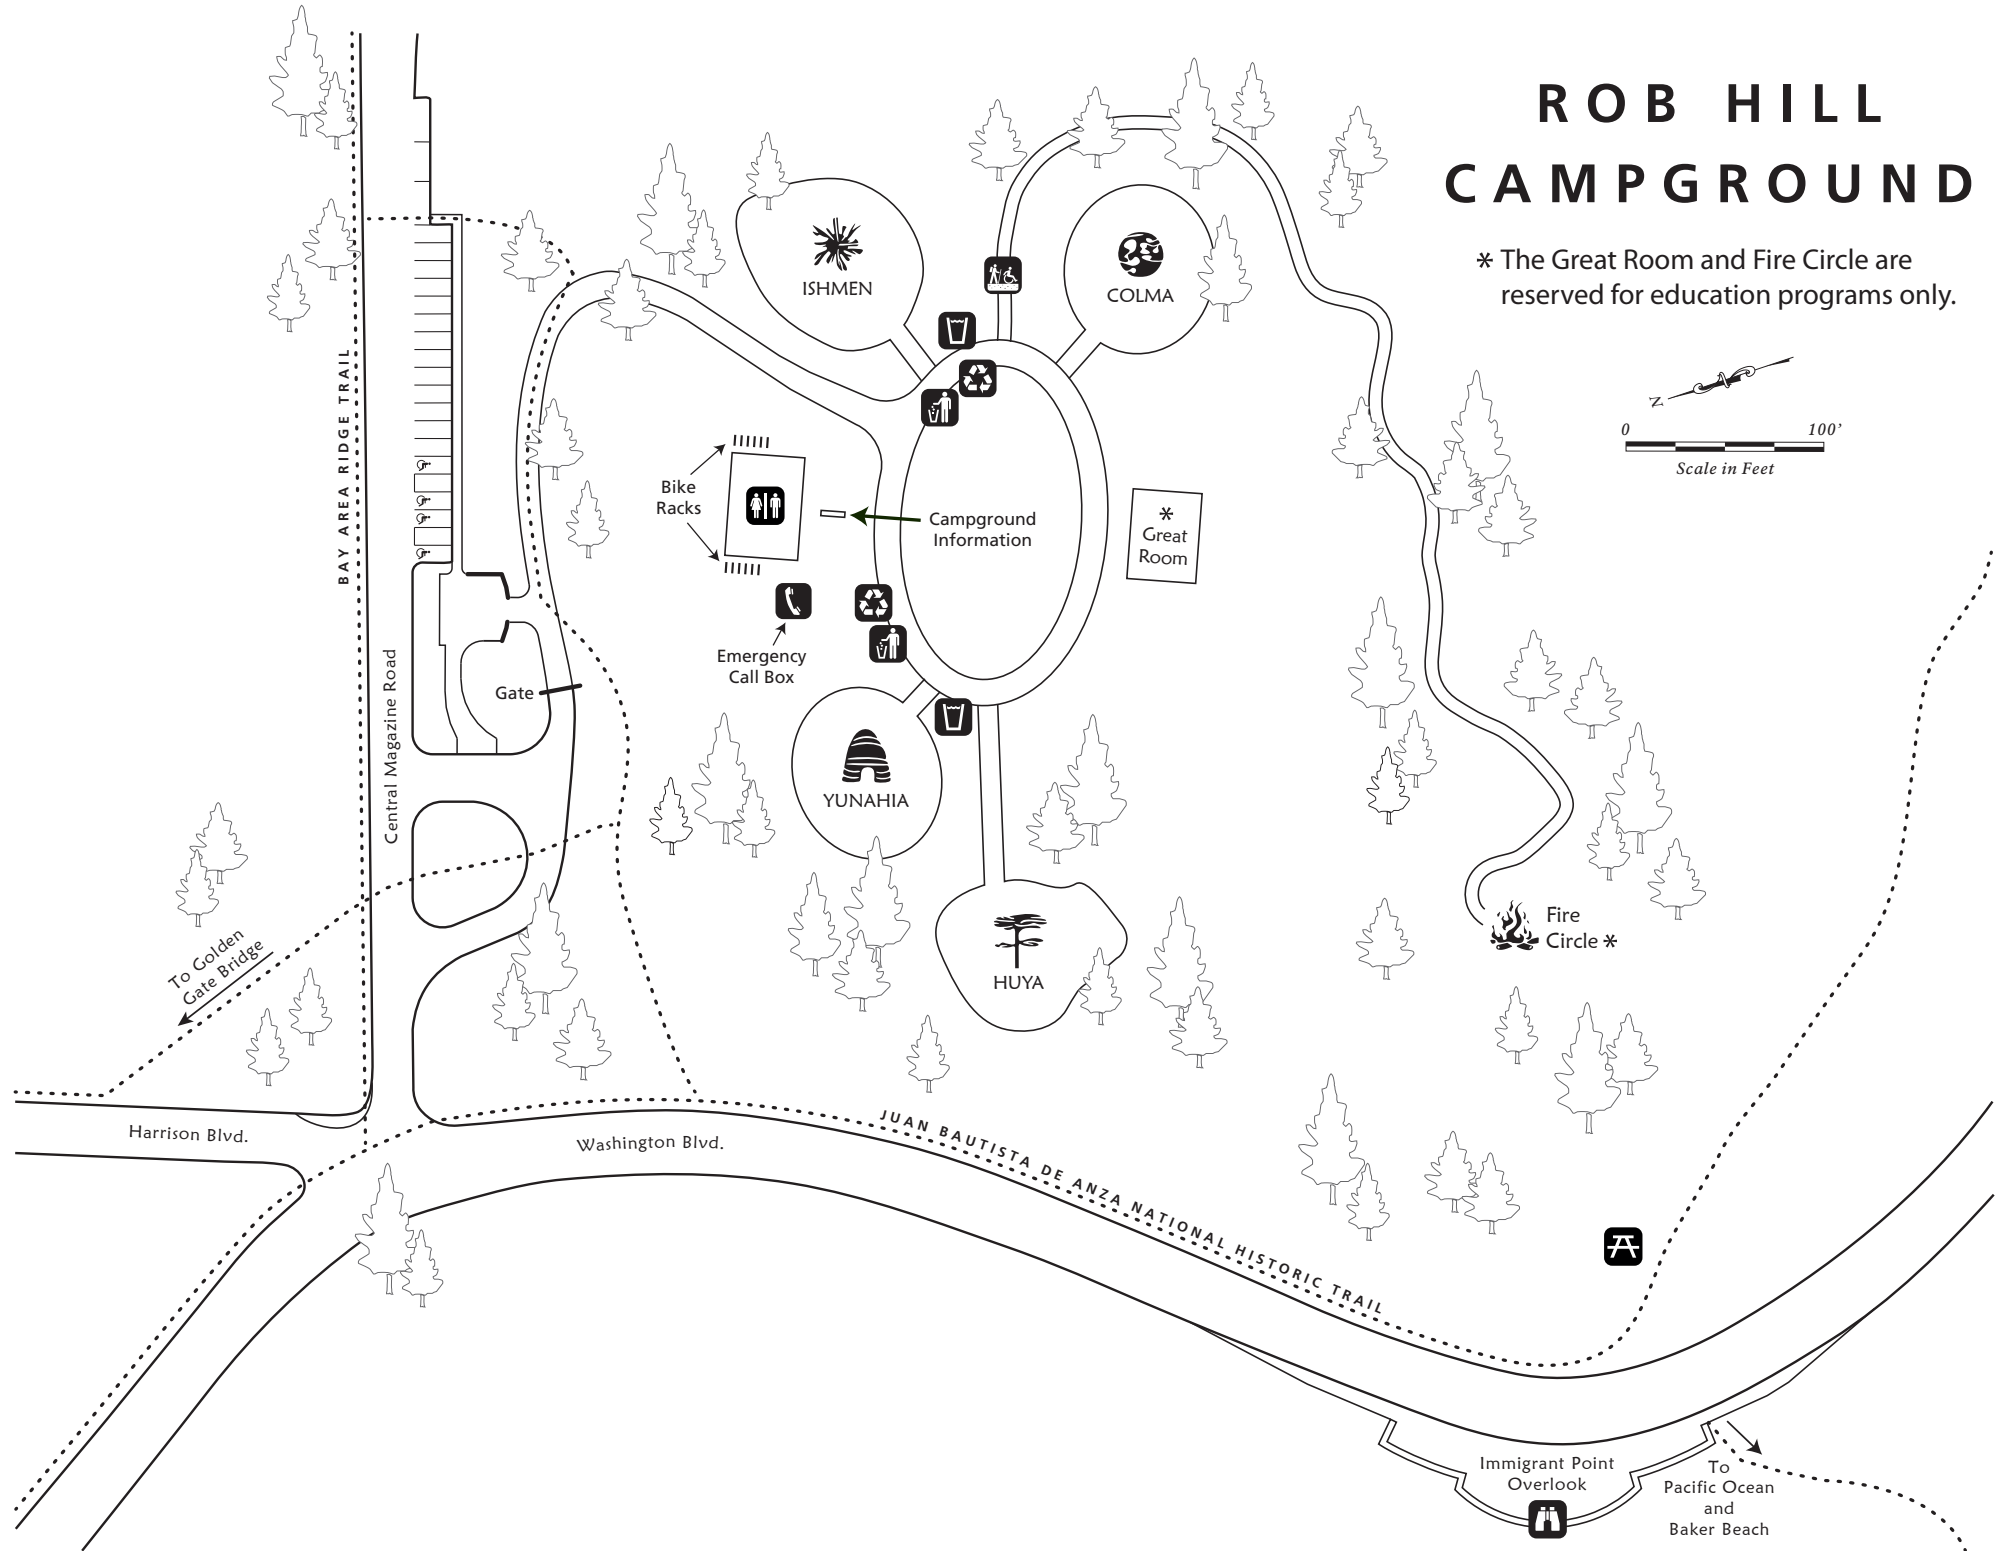

ROB HILL CAMPGROUND

* The Great Room and Fire Circle are reserved for education programs only.

To Golden Gate Bridge

Harrison Blvd.

Central Magazine Road

Gate

Bike Racks

Emergency Call Box

Campground Information

* Great Room

YUNAHIA

HUYA

ISHMEN

COLMA

Fire Circle *

Immigrant Point Overlook

To Pacific Ocean and Baker Beach

JUAN BAUTISTA DE ANZA NATIONAL HISTORIC TRAIL

Washington Blvd.